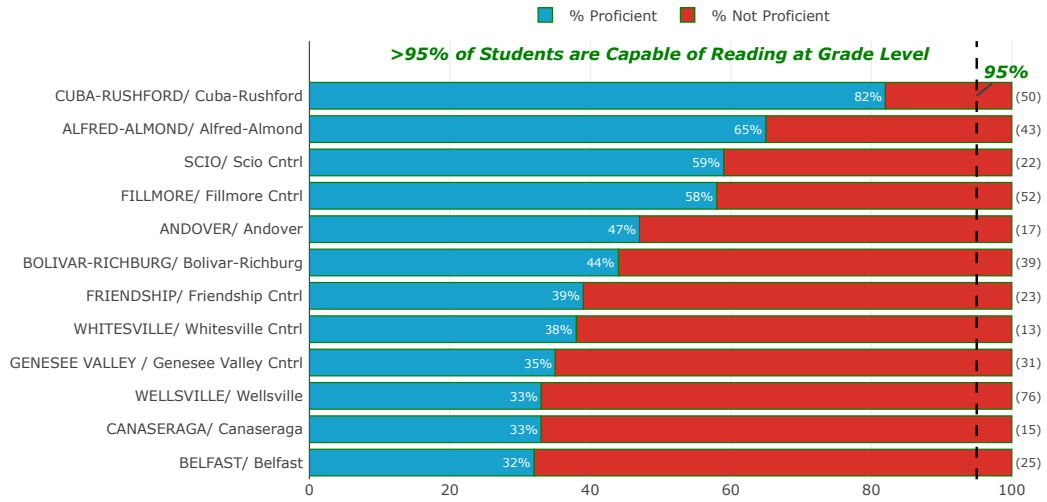

New York - Reading Report Card (by School)

Year: 2019

County: Allegany

Cohort: Grade:3, Non-ELL Students

References, Notes:

- Data from: NY State Report Card (<https://data.nysed.gov/downloads.php>)
- Total # students tested per school, is in ()
- Y-axis shows: DISTRICT/ School Name
- Total Schools above, with data reported for this cohort: 12