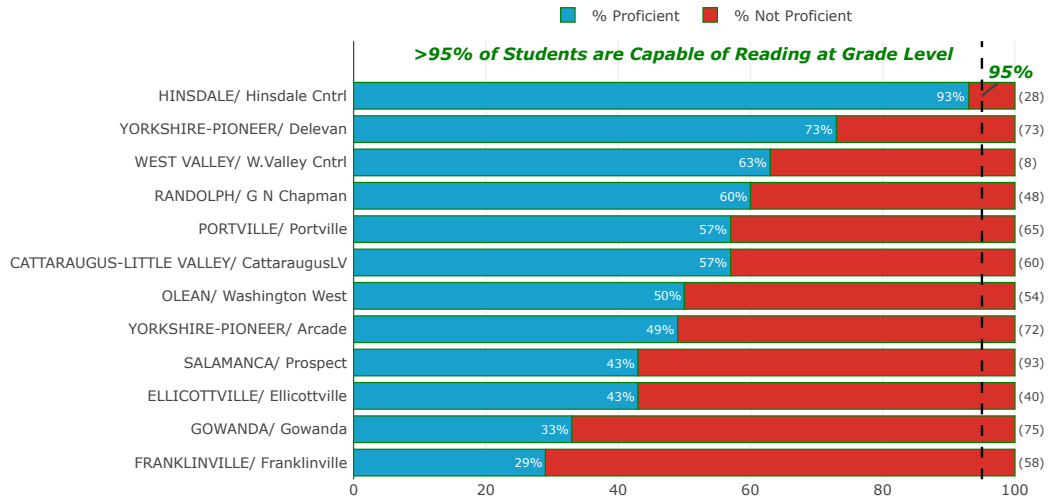

# New York - Reading Report Card (by School)

Year: 2019

County: Cattaraugus

Cohort: Grade:3, Non-ELL Students