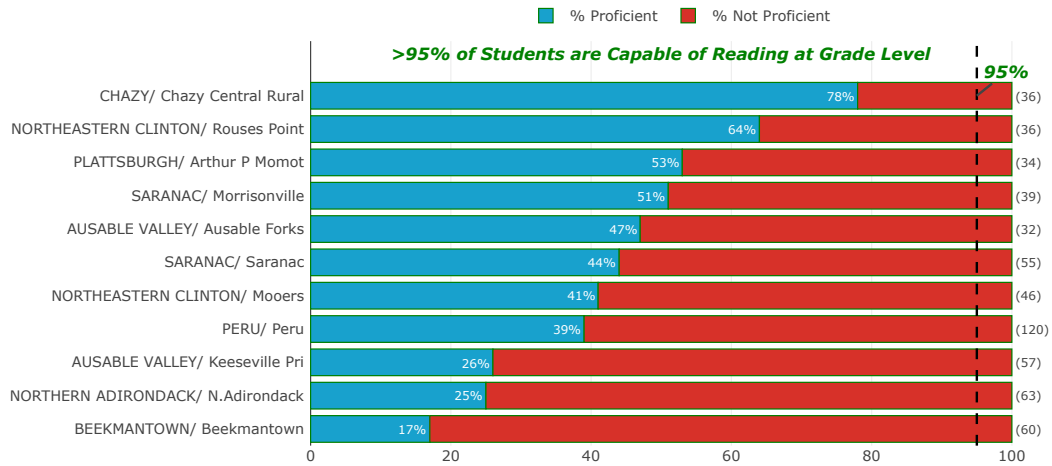

New York - Reading Report Card (by School)

Year: 2019

County: Clinton

Cohort: Grade:3, Non-ELL Students

References, Notes:

- Data from: NY State Report Card (<https://data.nysed.gov/downloads.php>)
- Total # students tested per school, is in ()
- Y-axis shows: DISTRICT/ School Name
- Total Schools above, with data reported for this cohort: 11