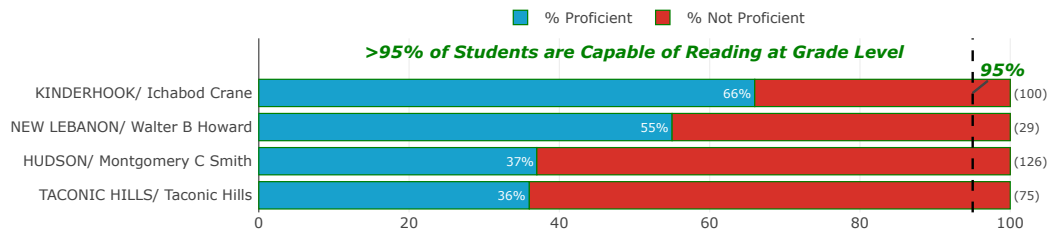

New York - Reading Report Card (by School)

Year: 2019

County: Columbia

Cohort: Grade:3, Non-ELL Students

References, Notes:

- Data from: NY State Report Card (<https://data.nysed.gov/downloads.php>)
- Total # students tested per school, is in ()
- Y-axis shows: DISTRICT/ School Name
- Total Schools above, with data reported for this cohort: 4