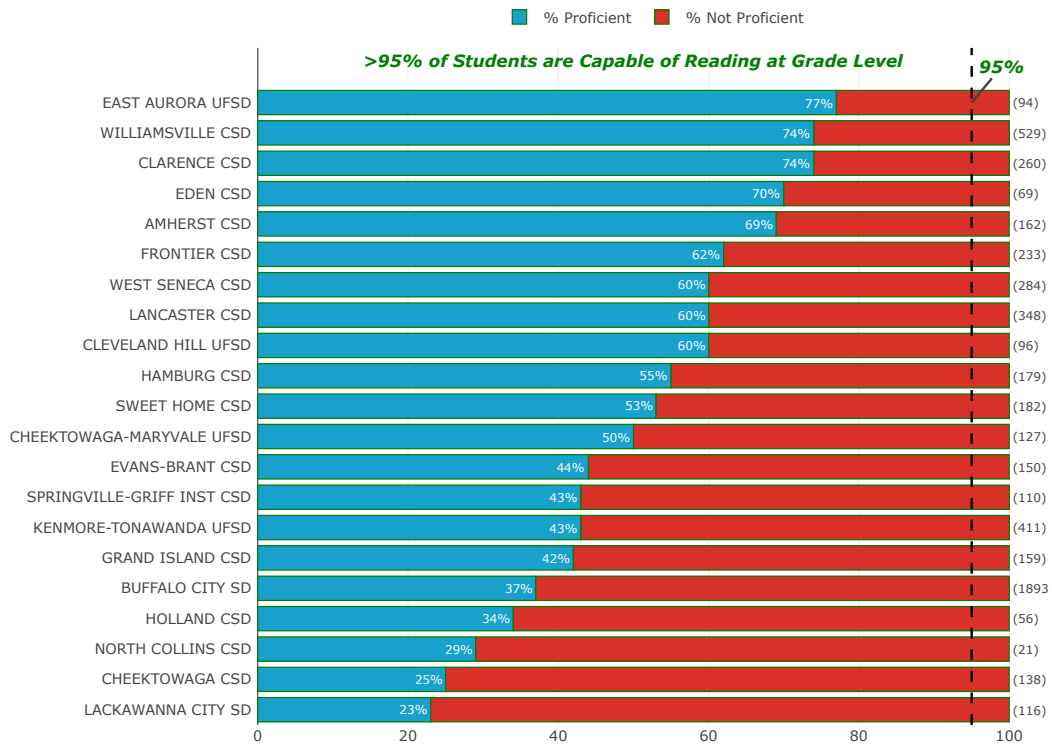

New York - Reading Report Card (by District)

Year: 2019

County: Erie

Cohort: Grade:3, Non-ELL Students

References, Notes:

- Data from: NY State Report Card (<https://data.nysed.gov/downloads.php>)
- Total # students tested, by each district, is in ()
- Total Districts above, which reported this cohort data: 21