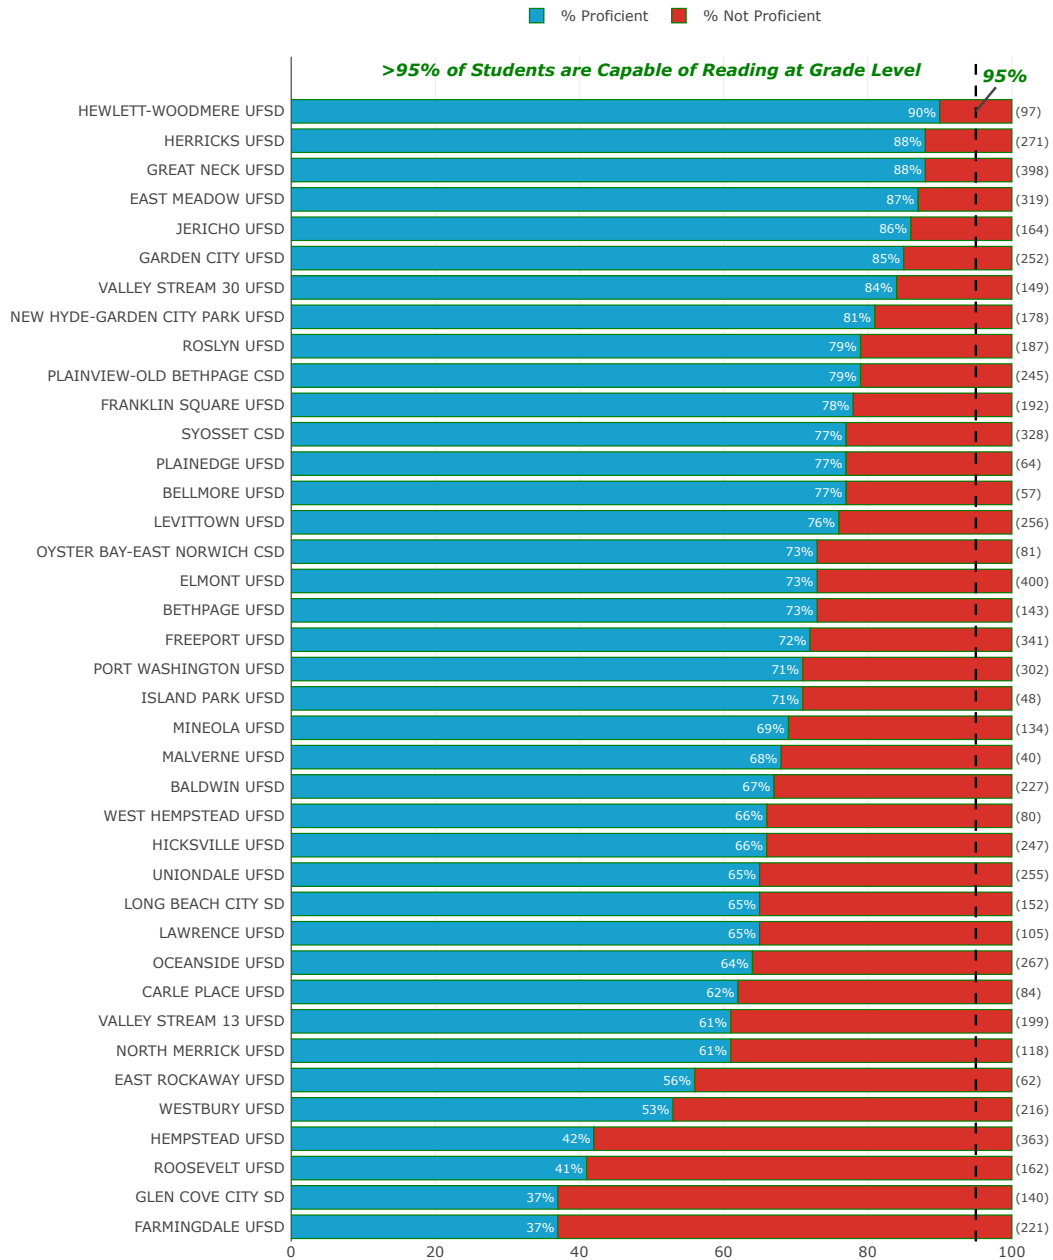

New York - Reading Report Card (by District)

Year: 2019

County: Nassau

Cohort: Grade:3, Non-ELL Students

References, Notes:

- Data from: NY State Report Card (<https://data.nysed.gov/downloads.php>)
- Total # students tested, by each district, is in ()
- Total Districts above, which reported this cohort data: 39